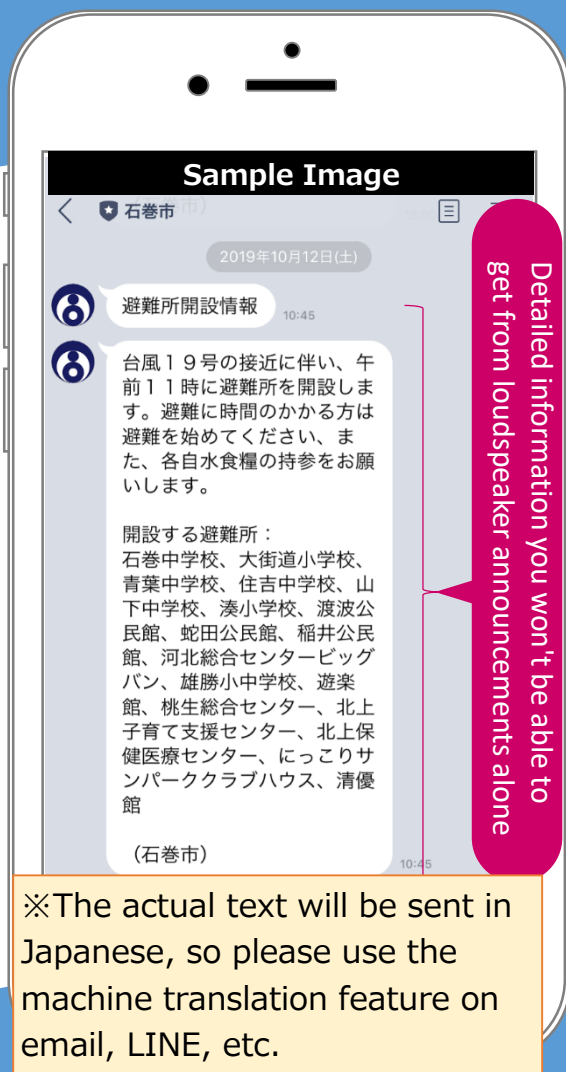

>> Join the many people signing up now! <<

Sign up to get up-to-date information on disaster safety

Emergency Messages

via LINE messenger

Confirm disaster notices with text

- No risk of mishearing or missing important info
 - ※Info on evacuation centers, flooding, etc.
 - Receive meteorological warnings (e.g. storm warnings)
- COVID-19 notices are also planned to be added
- Receive info on applications for aid related to disasters

Scan the QR code for more details →

meteorological warnings

evacuation information

tsunami warnings

emergency information from municipality

Detailed information you won't be able to get from loudspeaker announcements alone

Scan QR code to send email

Register with LINE

by smartphone or other device

Please send the official account a friend request

Ishinomaki City

Scan QR code for LINE account

Register with Twitter

by smartphone or other device